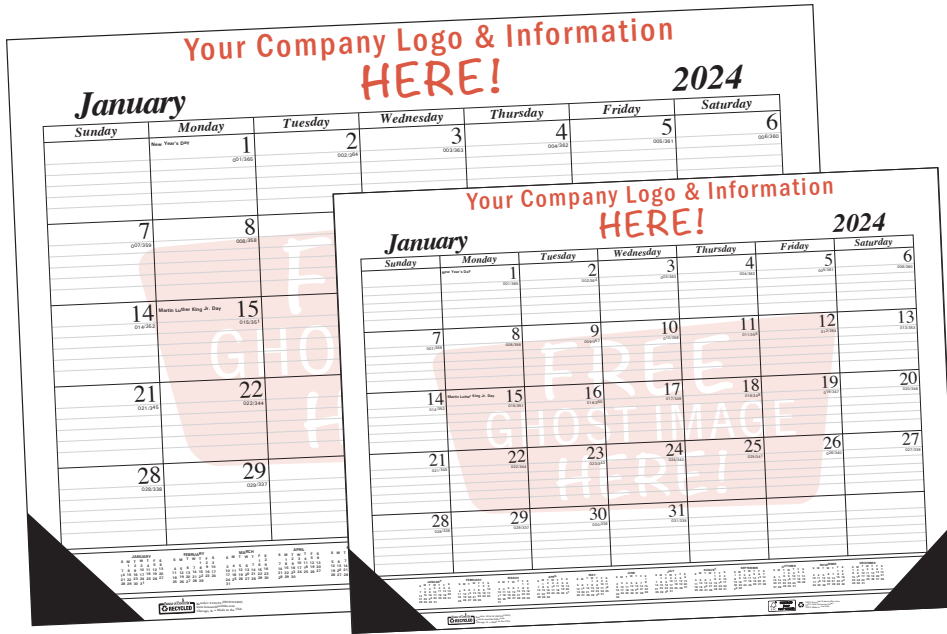

Products that keep tomorrow in mind

**EXCLUSIVE
CUSTOM IMPRINTED
DESK PADS!**

- Keep your company name in front of your customers every day of the year.
- Statistics show that a calendar in an office generates over 4,300 impressions per year.

Take advantage of this Independent Dealer offer for custom imprinted Desk Pads!

Available in two sizes!

01123-44 OR **1123-44**
(size: 18.5" x 13") (size: 22" x 17")

Minimum Quantity 250

Includes:

- Choose from 1-color or 4-color imprint
- Free PMS Ink Match
- Gummed at head with two chipboard reinforced leatherette corners.
- Sturdy chipboard backing
- **FREE FREIGHT** within the contiguous United States
- **FREE** Ghost Image
- Start Desk Pads in any month
- Combine Academic & Calendar Year orders for quantity discount

01123-44: 18.5" x 13"

1123-44: 22" x 17"

100%
RECYCLED PRODUCTS
POST-CONSUMER PAPER
MADE IN THE USA

Orders received BEFORE May 31st

Imprint	QUANTITY		
	250	500	1,000
1-Color Imprint	\$3.09	2.73	2.43
4-Color Imprint	\$3.67	3.03	2.55

Orders received AFTER May 31st

1-Color Imprint	\$3.15	2.81	2.55
4-Color Imprint	\$3.72	3.17	2.68

Options:

- **Exact Quantity Charge: \$32.60**
- Two additional corners: 0.28 per pad
- Individual shrink wrap: 0.23 per pad (18^{1/2}"x13")
0.28 per pad (22"x17")
- Two drill holes: 0.07 per pad
- Additional months: 0.14 ea. BEFORE August 1st
0.23 ea. AFTER August 1st