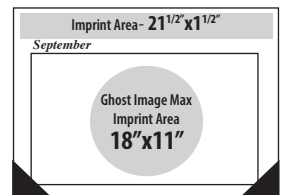

Take advantage of this Independent Dealer offer for custom imprinted Desk Pads!

Available in two sizes!

01123-44 OR **1123-44**
(size: 18.5" x 13") (size: 22" x 17")

Minimum Quantity 250

Includes:

- Choose from 1-color or 4-color imprint
- Free PMS Ink Match
- Gummed at head with two chipboard reinforced leatherette corners.
- Sturdy chipboard backing
- **FREE FREIGHT** within the contiguous United States
- **FREE** Ghost Image
- Start Desk Pads in any month
- Combine Academic & Calendar Year orders for quantity discount

01123-44: 18.5" x 13"

1123-44: 22" x 17"

100%
RECYCLED PRODUCTS
POST-CONSUMER PAPER
MADE IN THE USA

Orders received BEFORE May 31st

Imprint	QUANTITY		
	250	500	1,000
1-Color Imprint	\$3.09	2.73	2.43
4-Color Imprint	\$3.67	3.03	2.55

01123-44
 (size: 18.5" x 13")

OR

1123-44
 (size: 22" x 17")
Minimum Quantity
250

*Please contact Cutomer Service for additional information at 800.621.9546
 or visit our website at www.houseofdoolittle.com*

P.O.: _____ SHIP DATE REQUESTED: _____

DEALERSHIP: _____

CONTACT: _____ EMAIL: _____

SHIP TO: _____

CITY/STATE/ZIP: _____

ITEM: 01123-44 (18.5" X 13")

1123-44 (22" X 17") Minimum Quantity 250

Quantity: _____